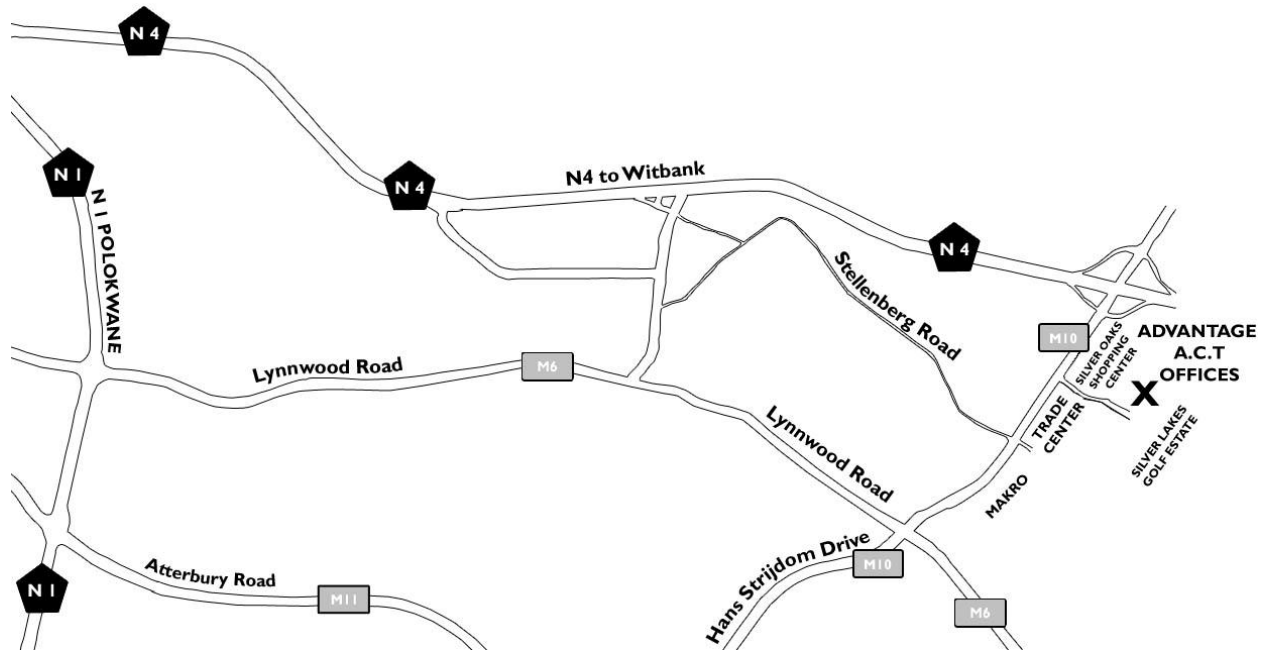

Directions to Advantage ACT offices

SILVER LAKES OFFICE PARK 1 - VON BACHSTROHM BOULEVARD
SILVER LAKES – PRETORIA

GPS COORDINATES: S 25°46.106' E 28°21.801'

FROM POLOKWANE (N1):

- Take N1 to Johannesburg
- Take the N4 to Witbank
- Take 4th off ramp Hans Strijdom Drive, turn right and pass over two circles
- At first set of robots turn left into Von Bachstrohm Boulevard and travel to just before gates of Silver Lakes Golf Estate
- On the left is the entrance to Silver Lakes Office Park no 1
- At the gate press the intercom to Advantage A.C.T. and drive through to the next gate where our offices are situated.

GOOGLE MAPS: <http://advantageact.co.za/health-safety/contact-us>